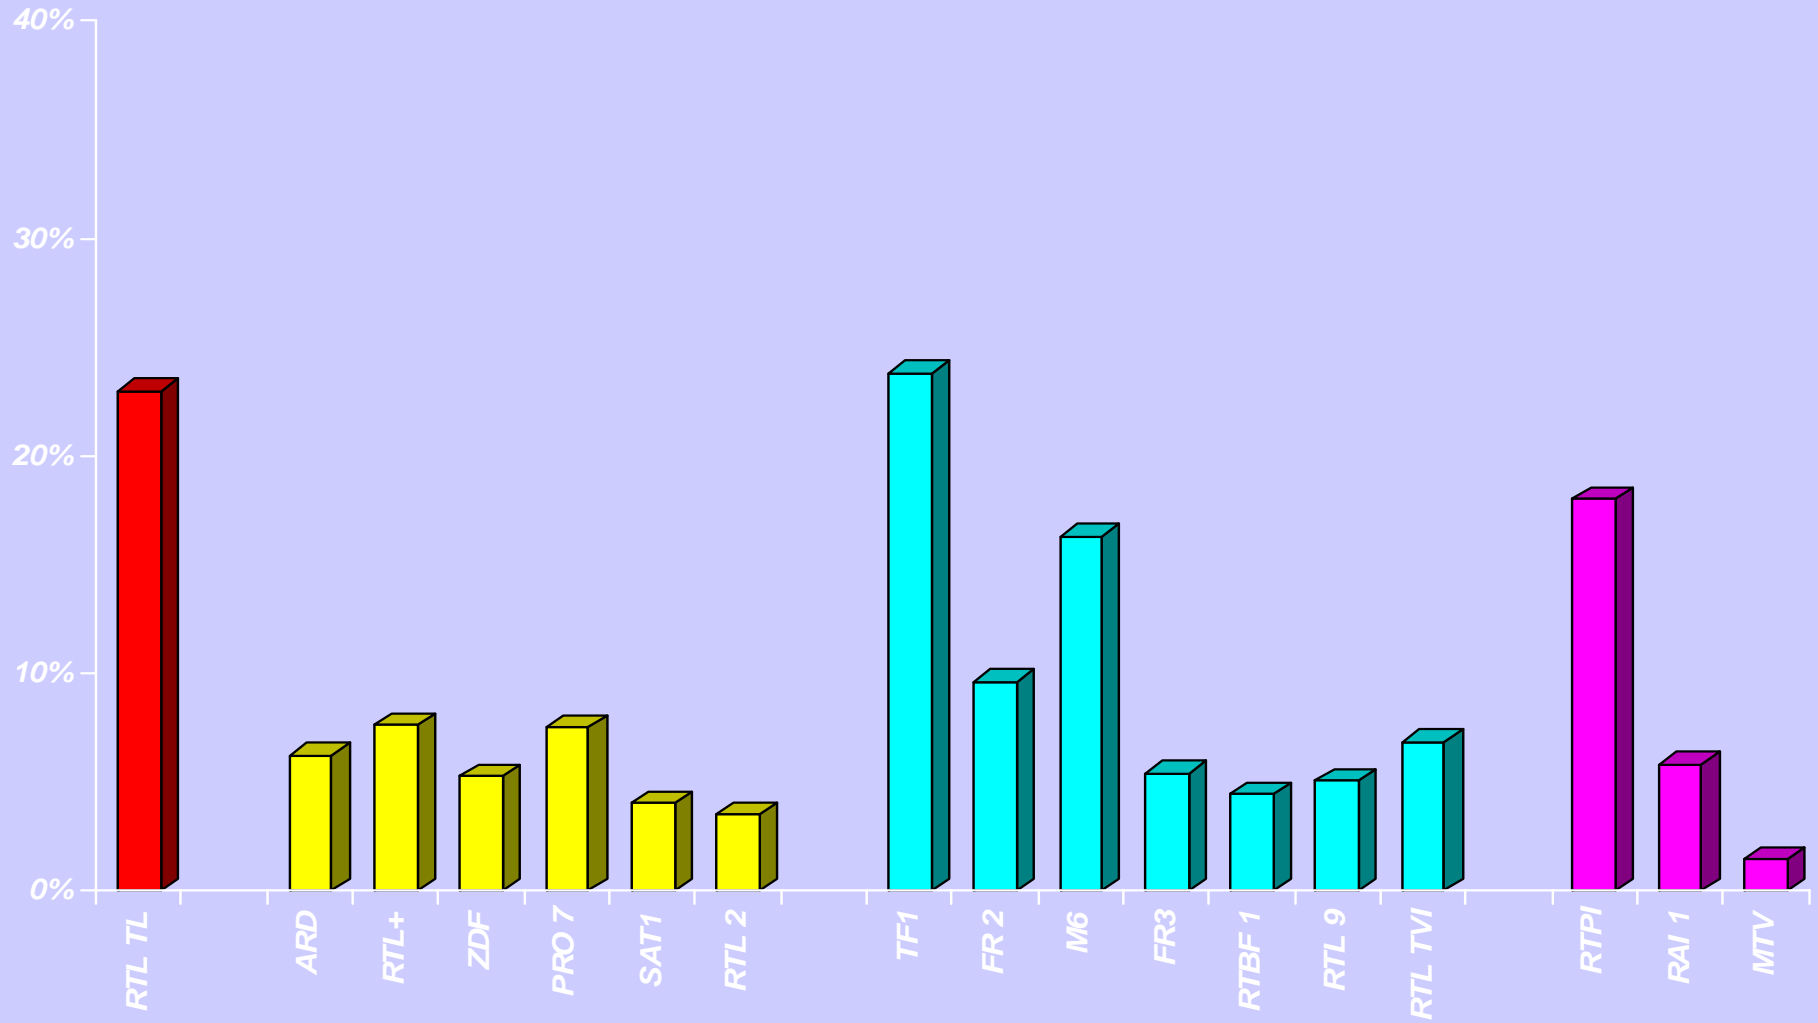

TELEVISION

LA TELEVISION

**AUDIENCE DERNIERE PERIODE
Ø LUNDI - DIMANCHE – LUXEMBOURGEOIS 15+**

UNIVERS = 225.300 Luxembourgeois 15+

LA TELEVISION

**AUDIENCE DERNIERE PERIODE
Ø LUNDI - DIMANCHE – ETRANGERS 15+**

UNIVERS = 138.600 RESIDENTS étrangers 15+

LA TELEVISION

AUDIENCE DERNIERE PERIODE
Ø LUNDI - DIMANCHE – RESIDENTS 15+

UNIVERS = 366.800 RESIDENTS 15+

LA TELEVISION
AUDIENCE INSTANTANEE JOUR MOYEN
LUNDI – DIMANCHE
366.800 RESIDENTS 15+