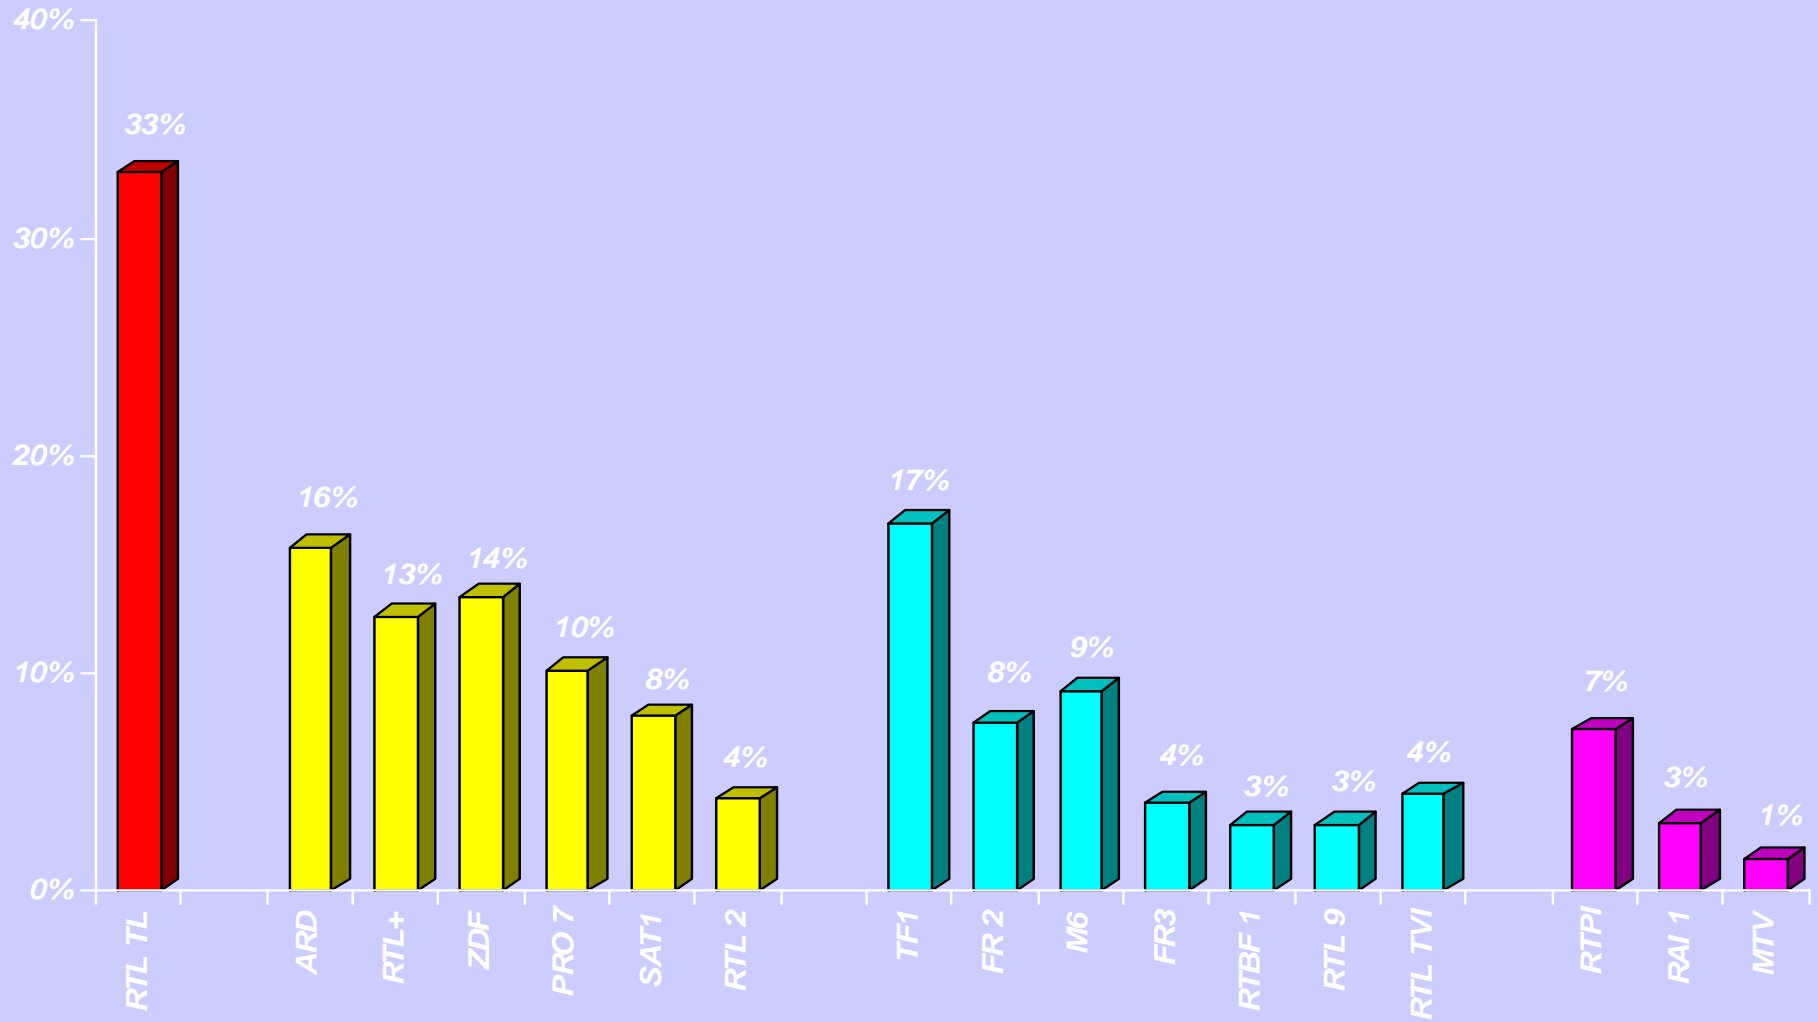

TELEVISION

LA TELEVISION

**AUDIENCE DERNIERE PERIODE
Ø LUNDI - DIMANCHE – LUXEMBOURGEOIS 15+**

UNIVERS = 225.300 Luxembourgeois 15+

LA TELEVISION

**AUDIENCE DERNIERE PERIODE
Ø LUNDI - DIMANCHE – ETRANGERS 15+**

UNIVERS = 138.600 RESIDENTS étrangers 15+

LA TELEVISION

AUDIENCE DERNIERE PERIODE
Ø LUNDI - DIMANCHE – RESIDENTS 15+

UNIVERS = 366.800 RESIDENTS 15+

LA TELEVISION
AUDIENCE INSTANTANEE JOUR MOYEN
LUNDI – DIMANCHE
366.800 RESIDENTS 15+