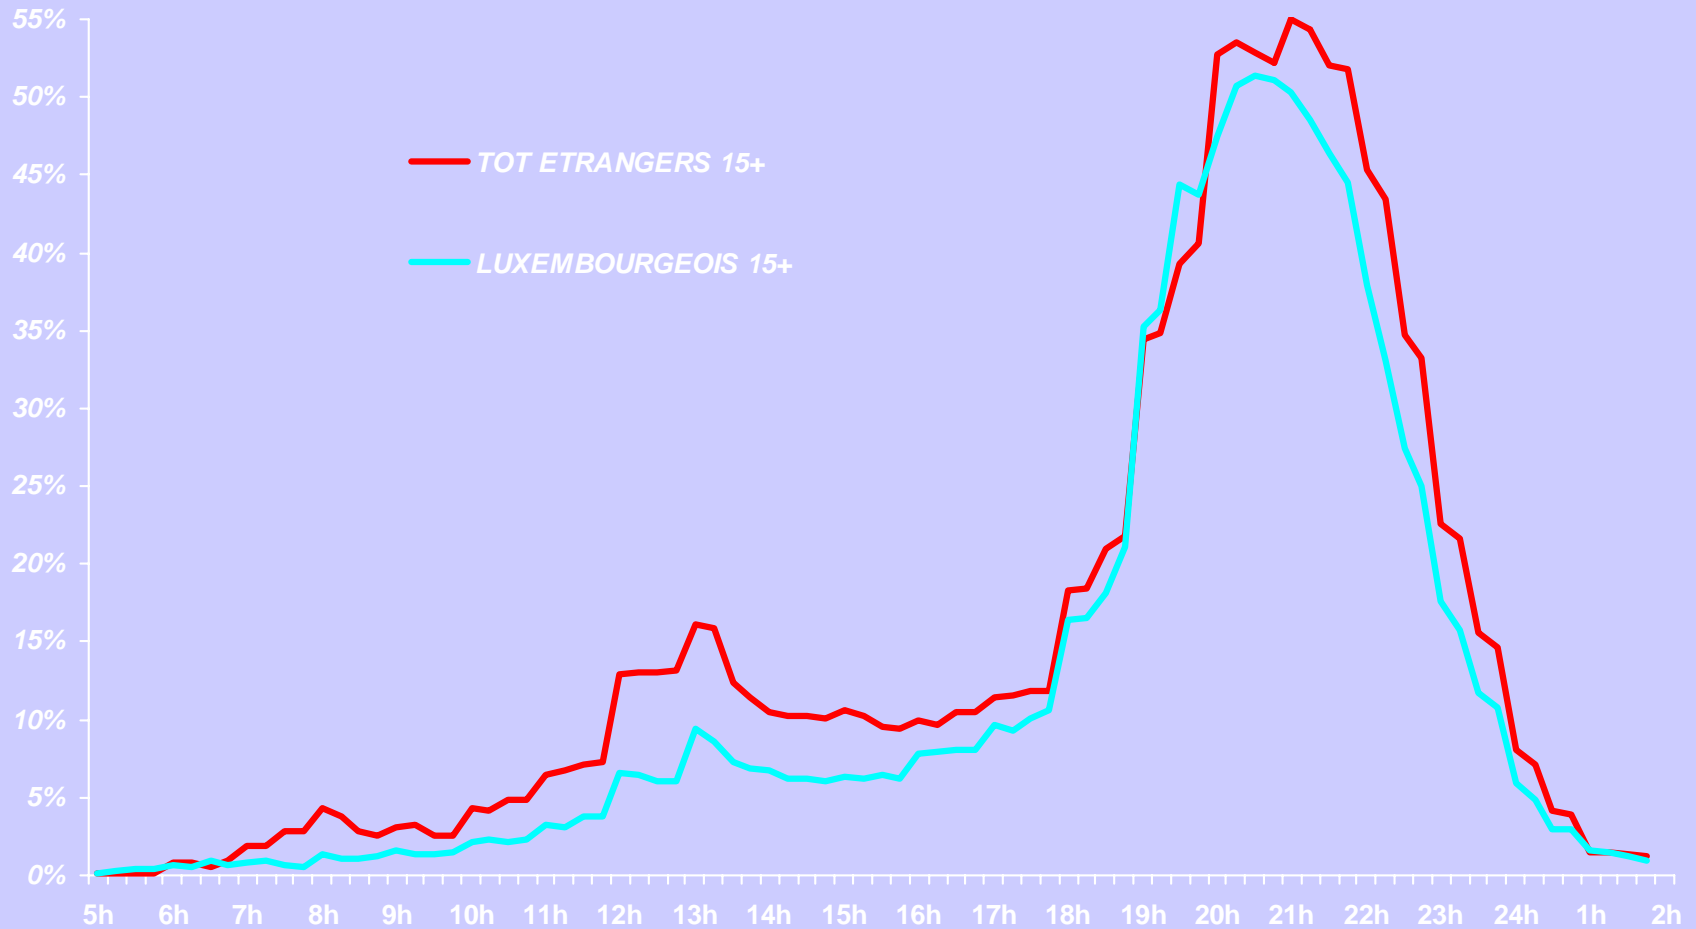

TELEVISION

LA TELEVISION

**AUDIENCE DERNIERE PERIODE
Ø LUNDI - DIMANCHE – LUXEMBOURGEOIS 15+**

UNIVERS = 225.300 Luxembourgeois 15+

LA TELEVISION

**AUDIENCE DERNIERE PERIODE
Ø LUNDI - DIMANCHE – ETRANGERS 15+**

UNIVERS = 138.600 RESIDENTS étrangers 15+

LA TELEVISION

AUDIENCE DERNIERE PERIODE
Ø LUNDI - DIMANCHE – RESIDENTS 15+

UNIVERS = 366.800 RESIDENTS 15+

LA TELEVISION
AUDIENCE INSTANTANEE JOUR MOYEN
LUNDI – DIMANCHE
366.800 RESIDENTS 15+