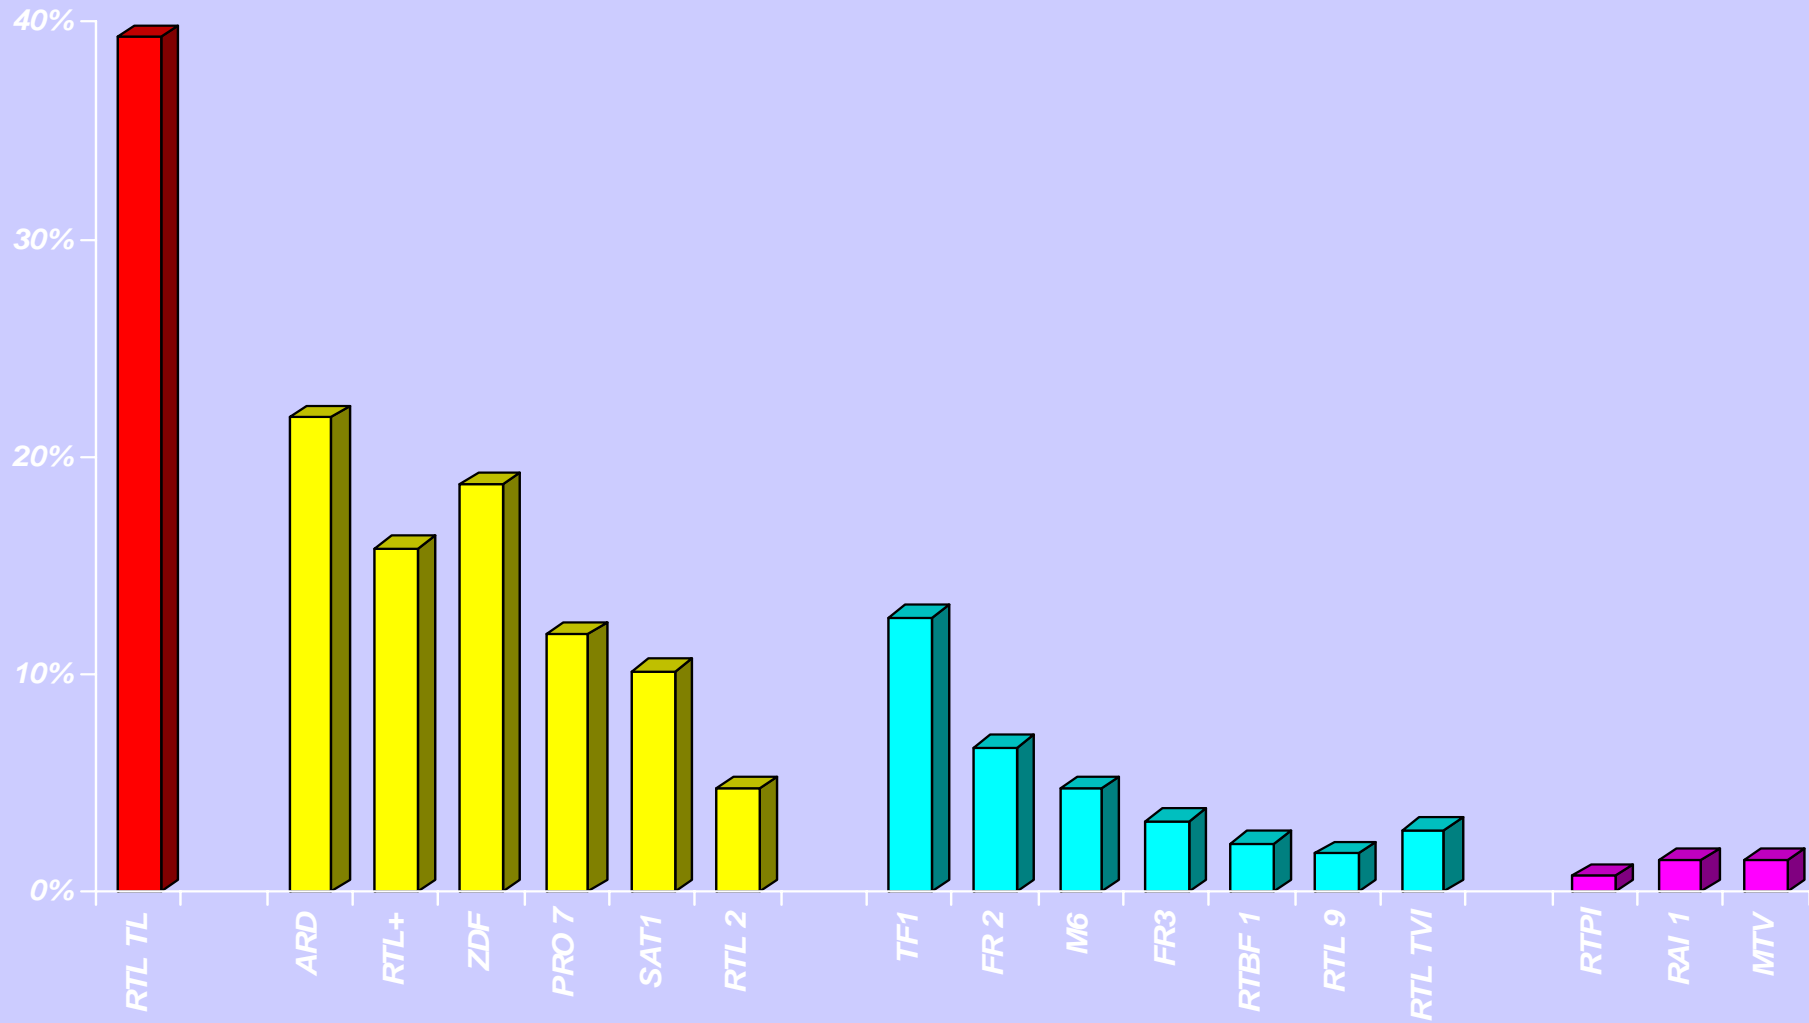

TELEVISION

LA TELEVISION

**AUDIENCE DERNIERE PERIODE
Ø LUNDI - DIMANCHE – LUXEMBOURGEOIS 15+**

UNIVERS = 225.300 Luxembourgeois 15+

LA TELEVISION

**AUDIENCE DERNIERE PERIODE
Ø LUNDI - DIMANCHE – ETRANGERS 15+**

UNIVERS = 138.600 RESIDENTS étrangers 15+

LA TELEVISION

AUDIENCE DERNIERE PERIODE
Ø LUNDI - DIMANCHE – RESIDENTS 15+

UNIVERS = 366.800 RESIDENTS 15+

LA TELEVISION
AUDIENCE INSTANTANEE JOUR MOYEN
LUNDI – DIMANCHE
366.800 RESIDENTS 15+